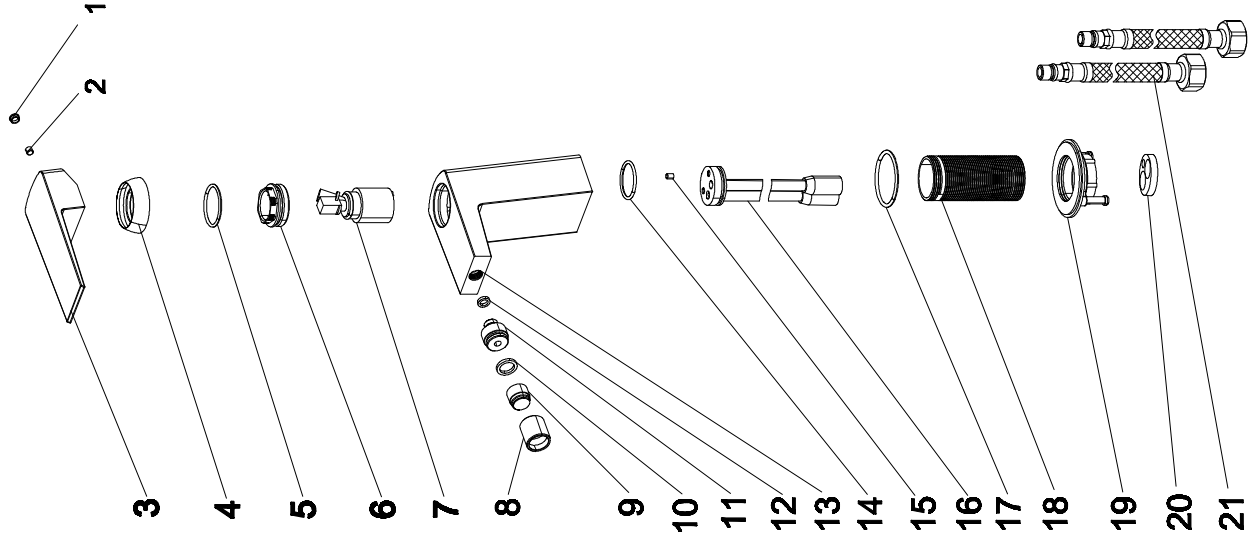

Explosion drawing

Single lever basin mixer
Art NO:ARL-BD-CRM
Installation

Technical drawing