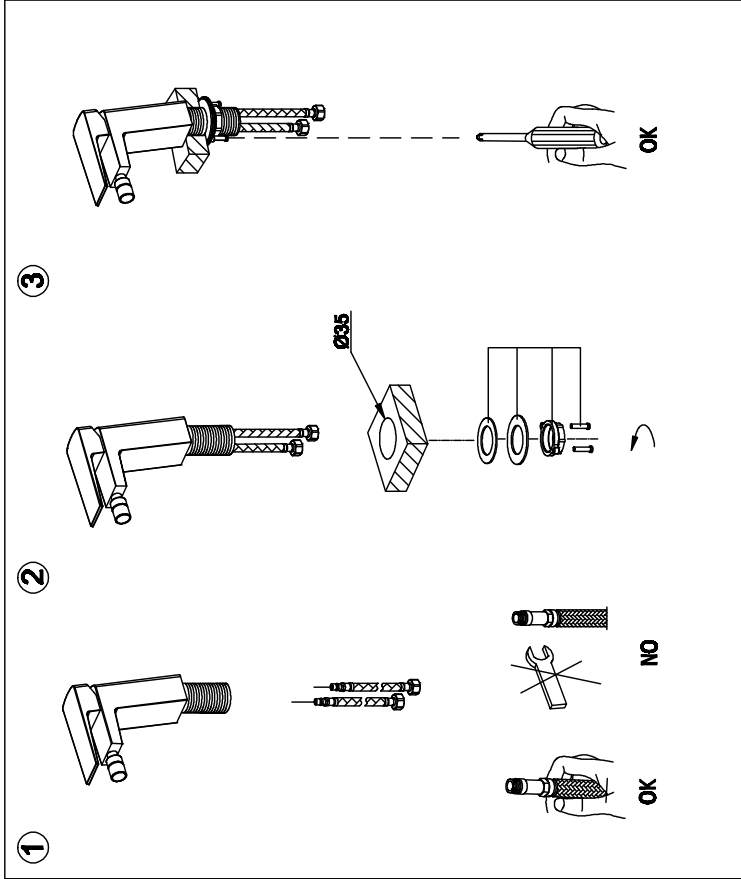

Explosion drawing

Single lever basin mixer
Art NO:ARL-BD-CRM
Installation

Technical drawing